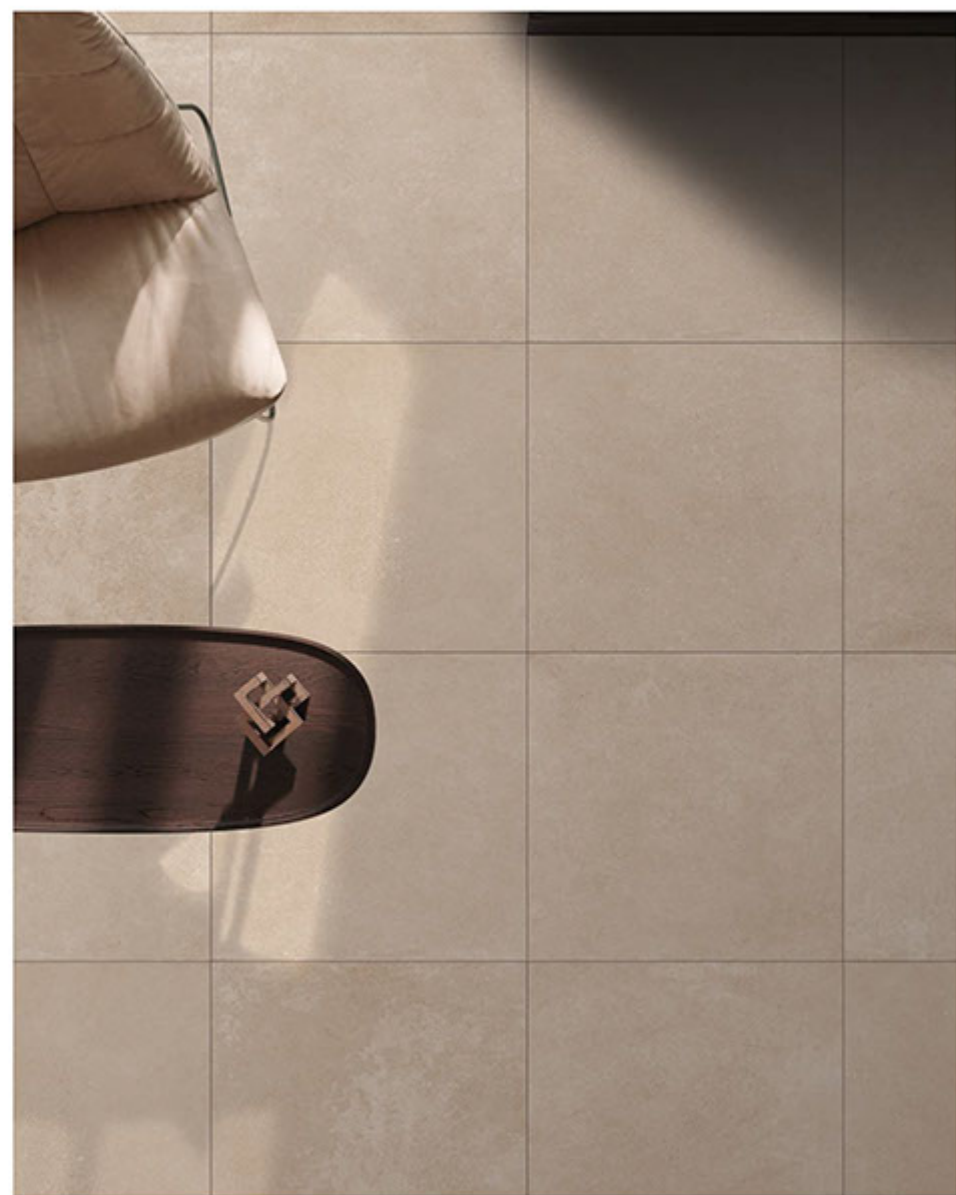

Premium 20mm Porcelain Paver

Rexstone Black (600 X 900 mm)

20
mm

Rexstone Beige

600 x 900 mm

600 x 600 mm

Rexstone Beige (600 X 600 mm)

Premium 20mm Porcelian Paver

Rexstone Beige (600 X 600 mm)

20
mm
THICKNESS

Street Grey

600 x 900 mm

600 x 600 mm

Street Grey (600 X 600 mm)

Premium 20mm Porcelian Paver

Street Grey (600 X 900 mm)