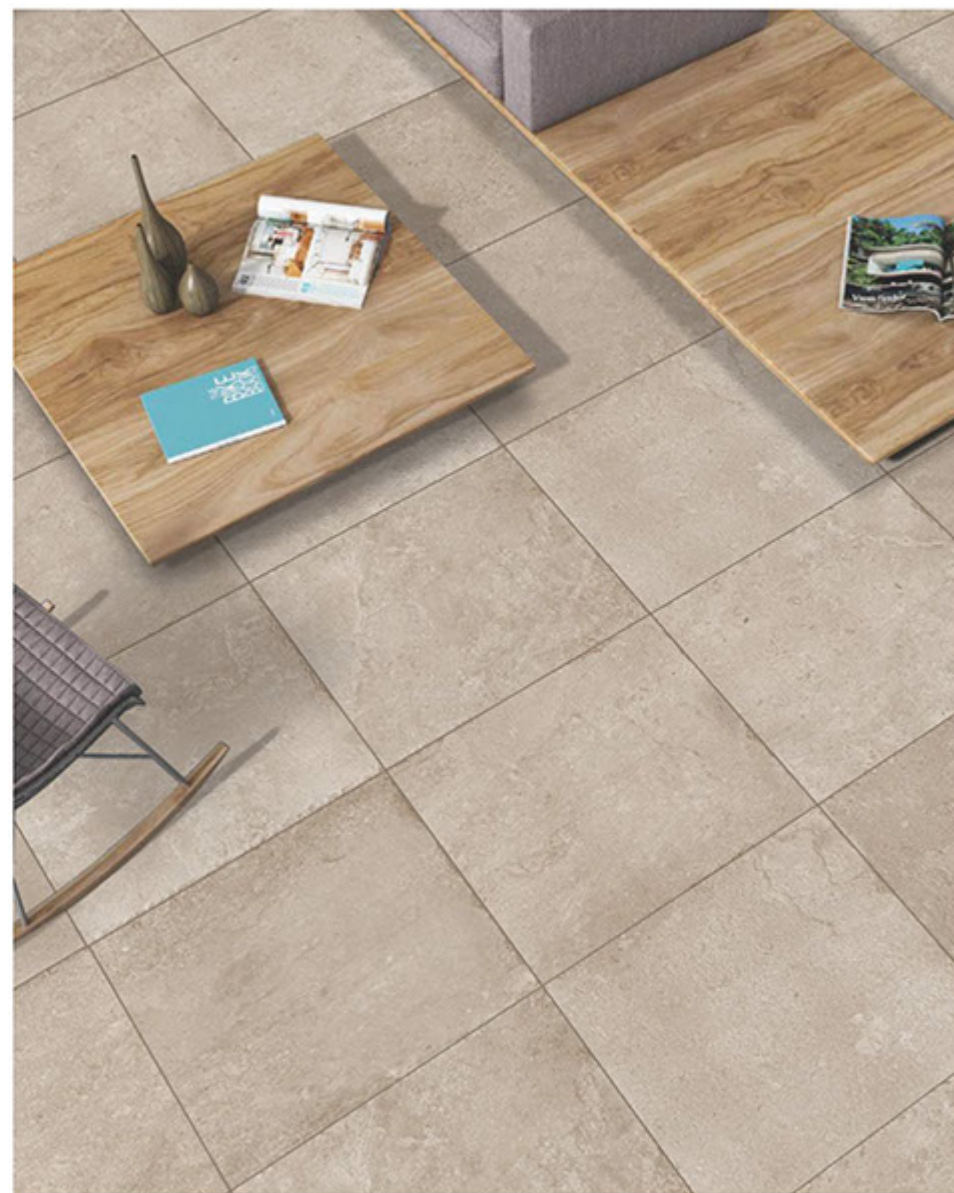

Desert Beige (600 X 600 mm)

Premium 20mm Porcelian Paver