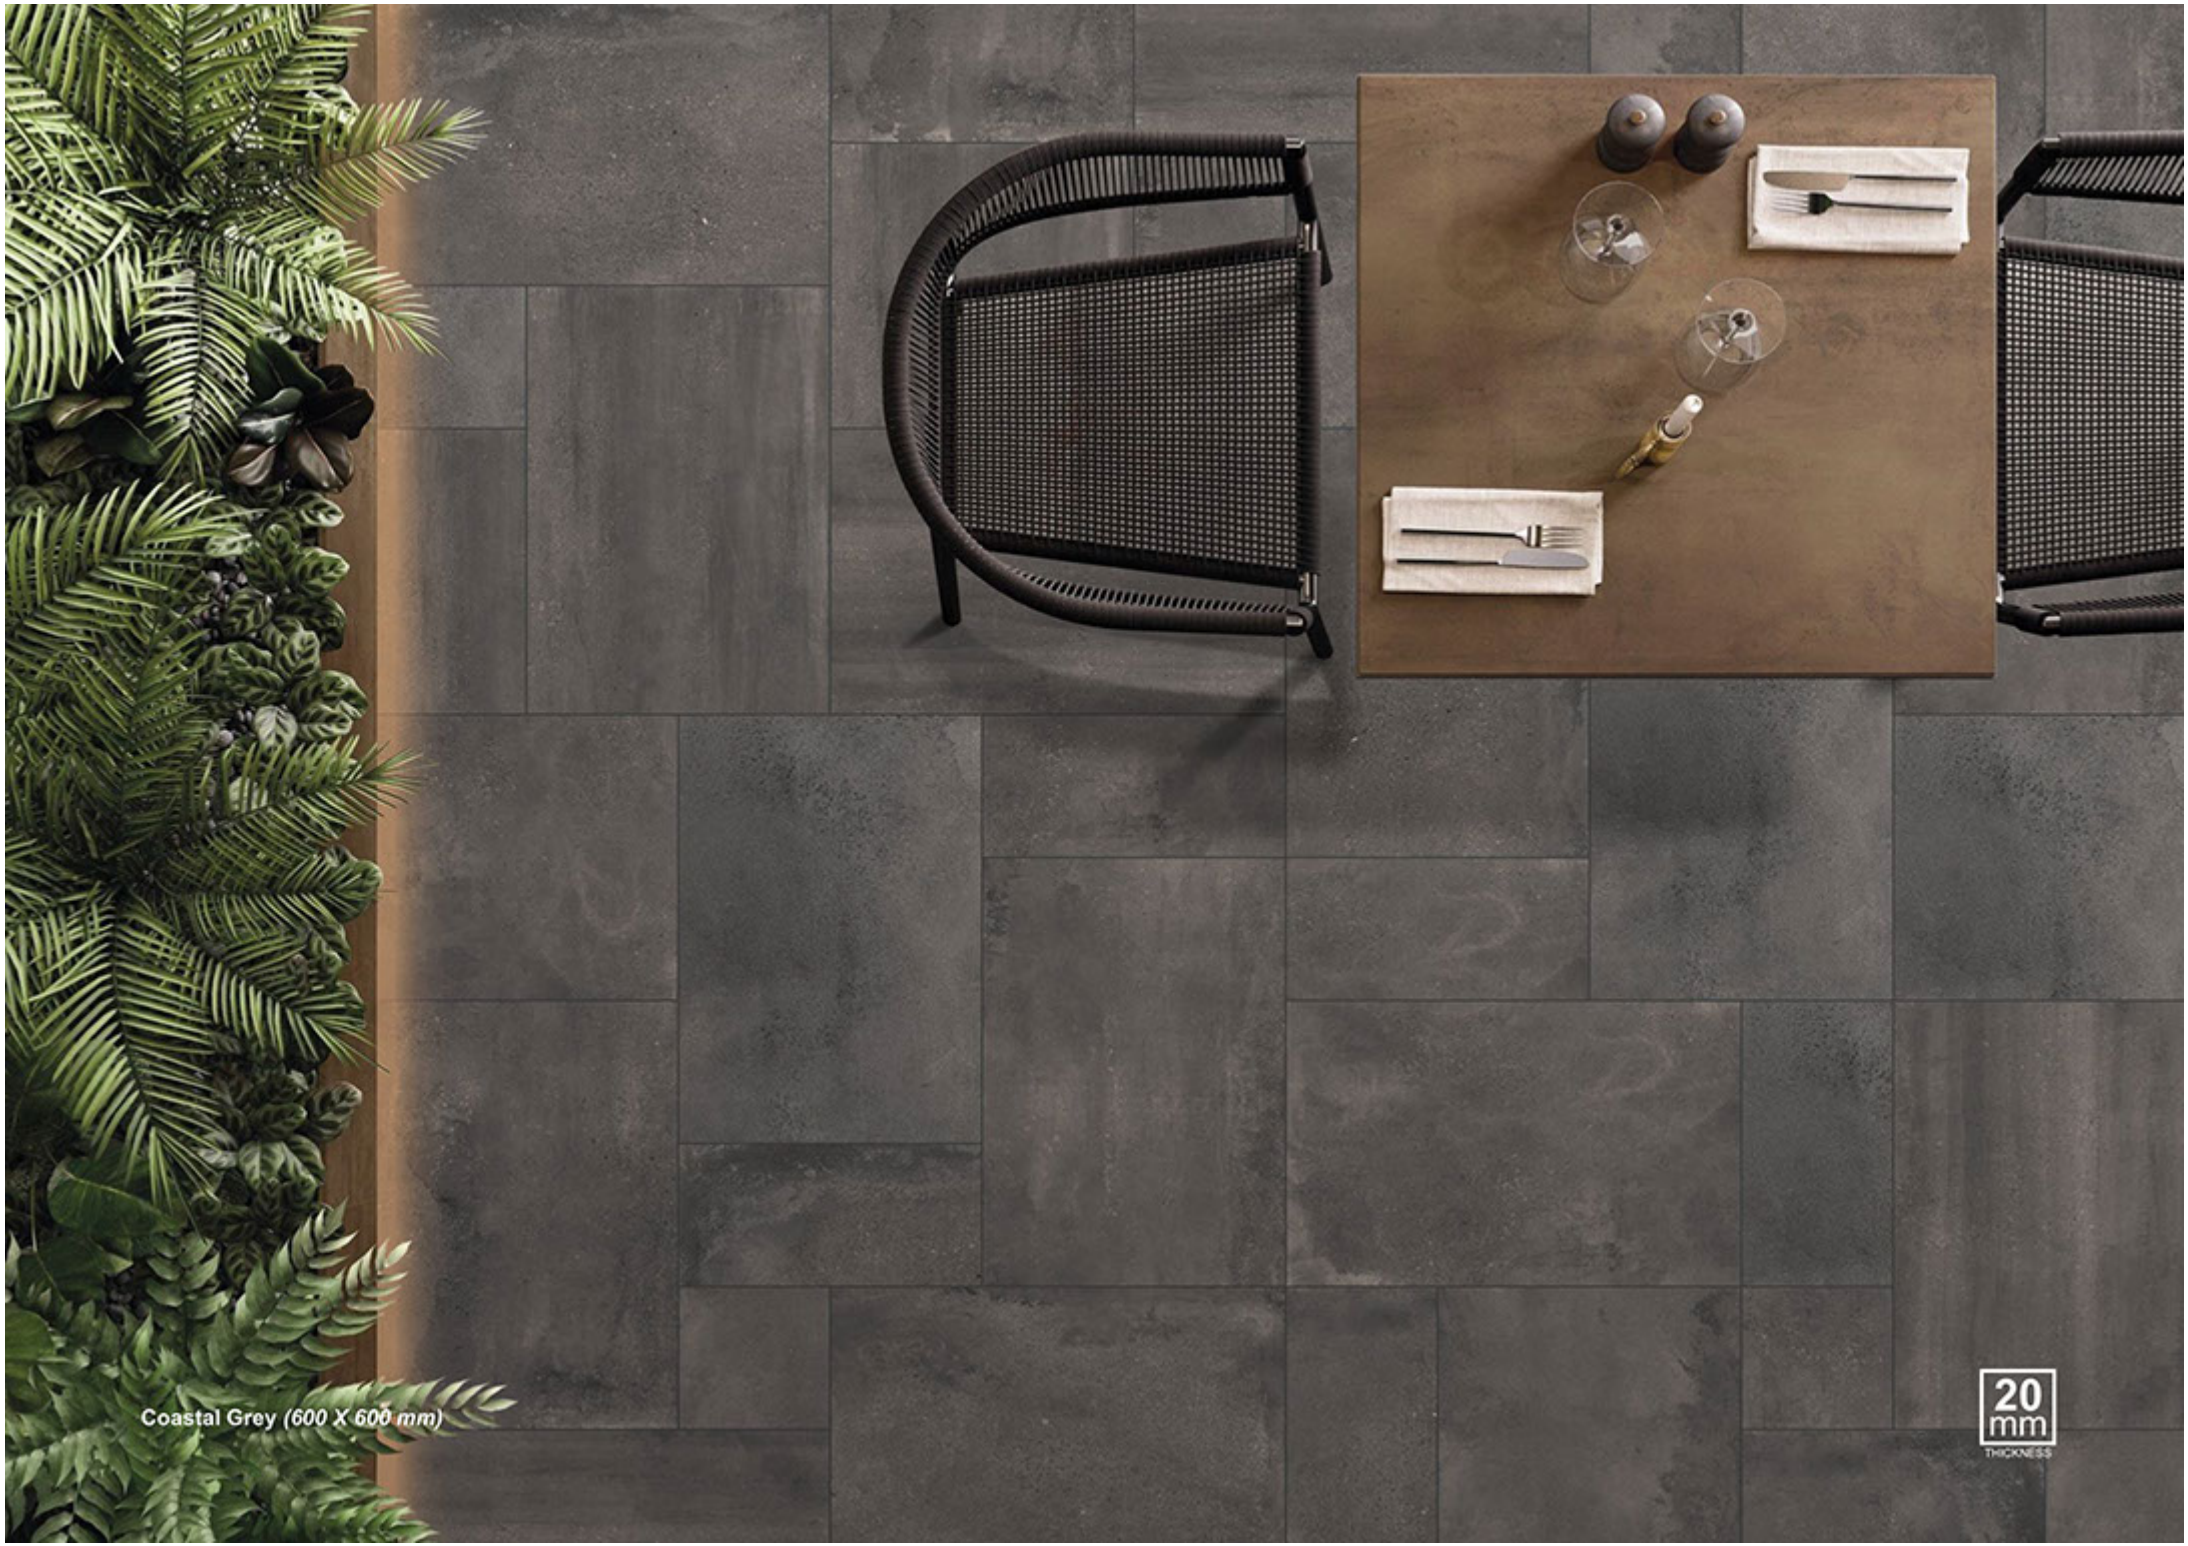

20
mm
THICKNESS

Coastal Grey

600 x 900 mm

600 x 600 mm

Coastal Grey (600 X 600 mm)

Premium 20mm Porcelain Paver

Coastal Grey (600 X 600 mm)

20
mm
THICKNESS