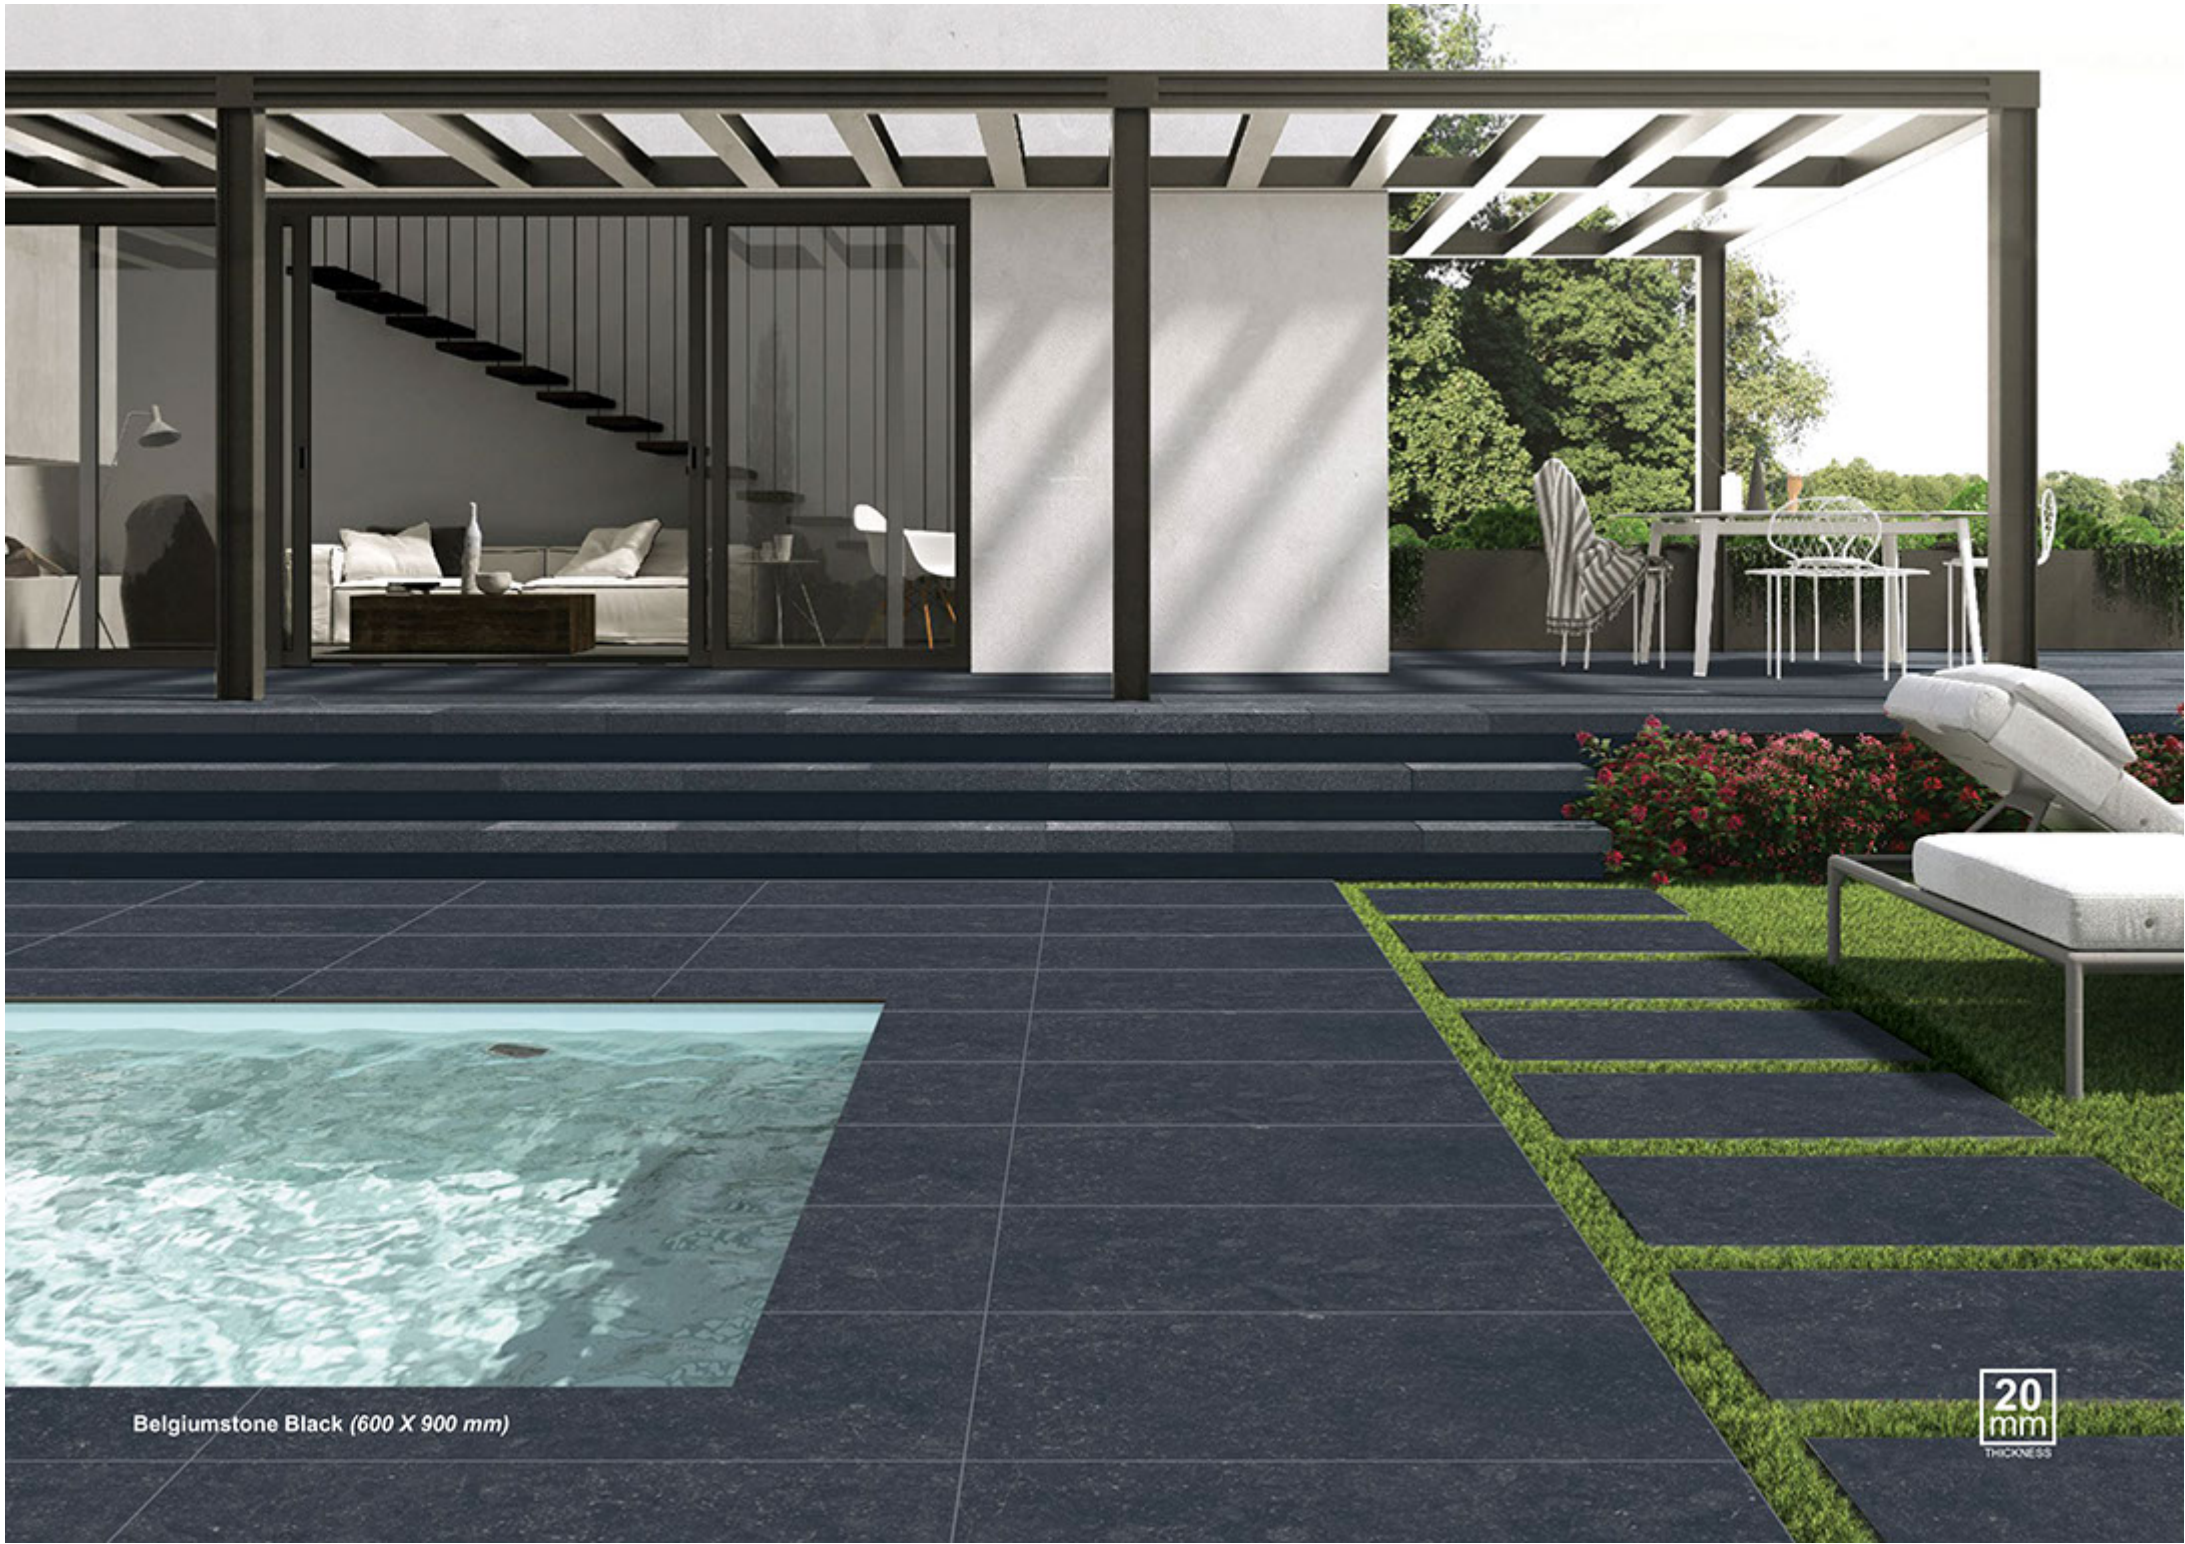

Belgiumstone Black (600 X 900 mm)

20
mm
THICKNESS