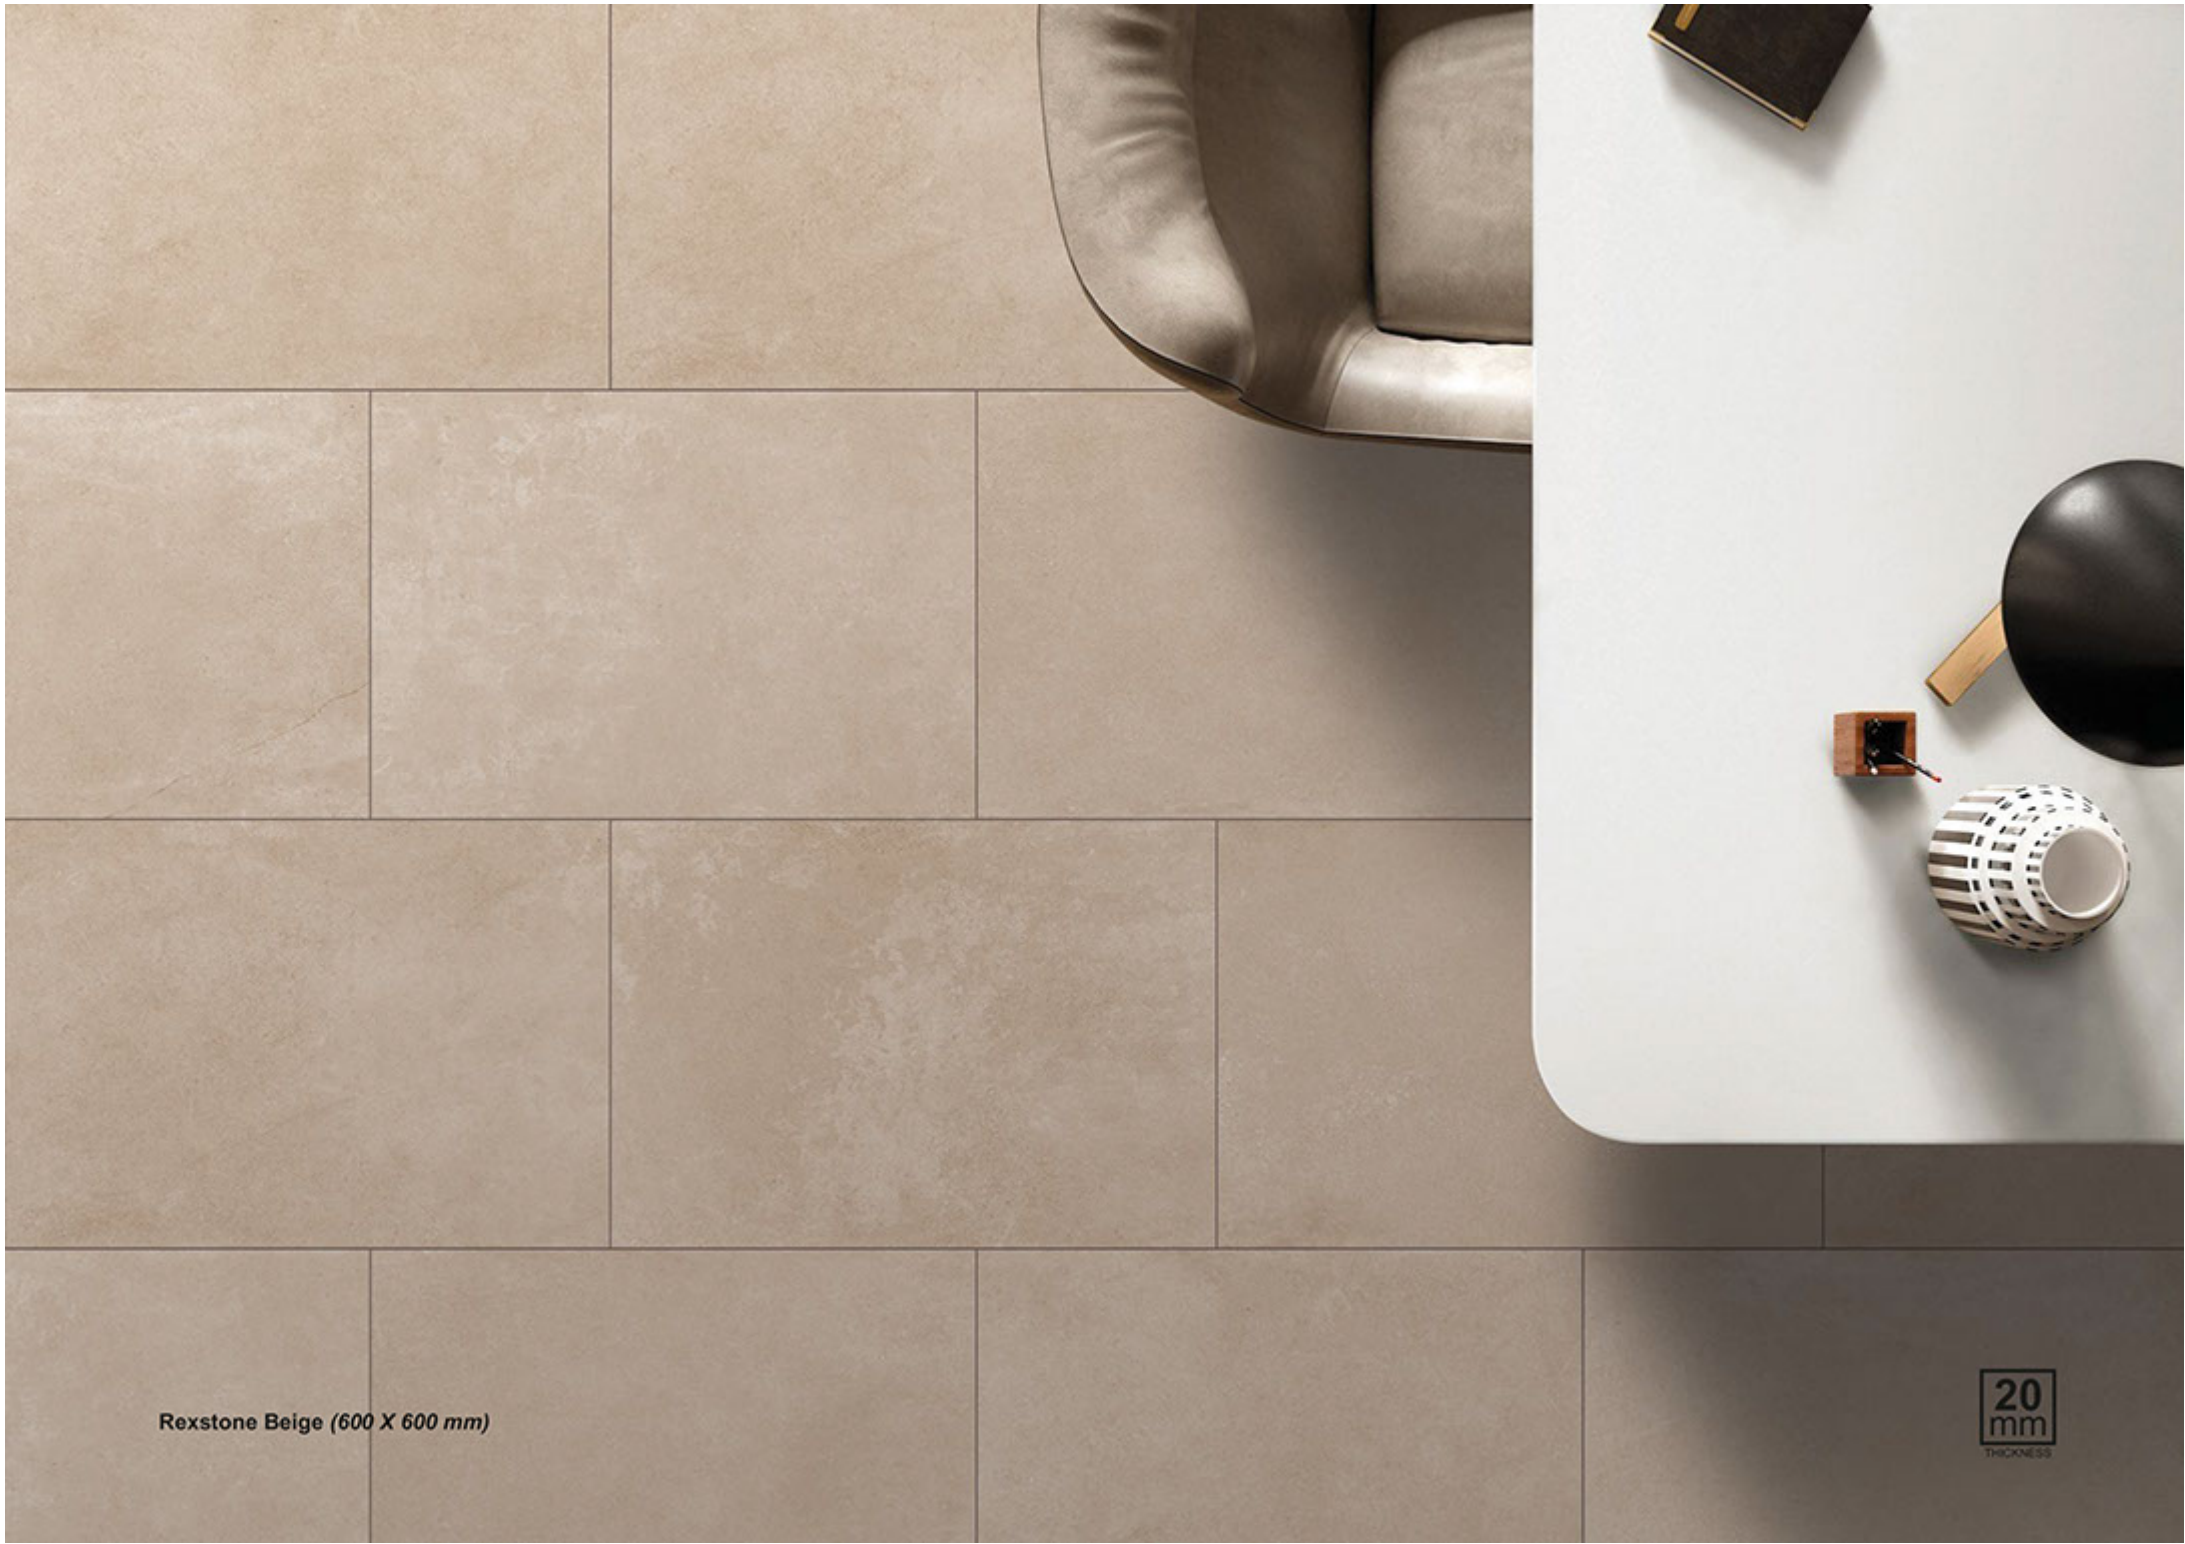

Premium 20mm Porcelain Paver

Rexstone Black (600 X 900 mm)

20
mm

Rexstone Beige

600 x 900 mm

600 x 600 mm

Rexstone Beige (600 X 600 mm)

Premium 20mm Porcelian Paver

Rexstone Beige (600 X 600 mm)

20
mm
THICKNESS

Street Grey

600 x 900 mm

600 x 600 mm

Street Grey (600 X 600 mm)

Premium 20mm Porcelian Paver

Street Grey (600 X 900 mm)