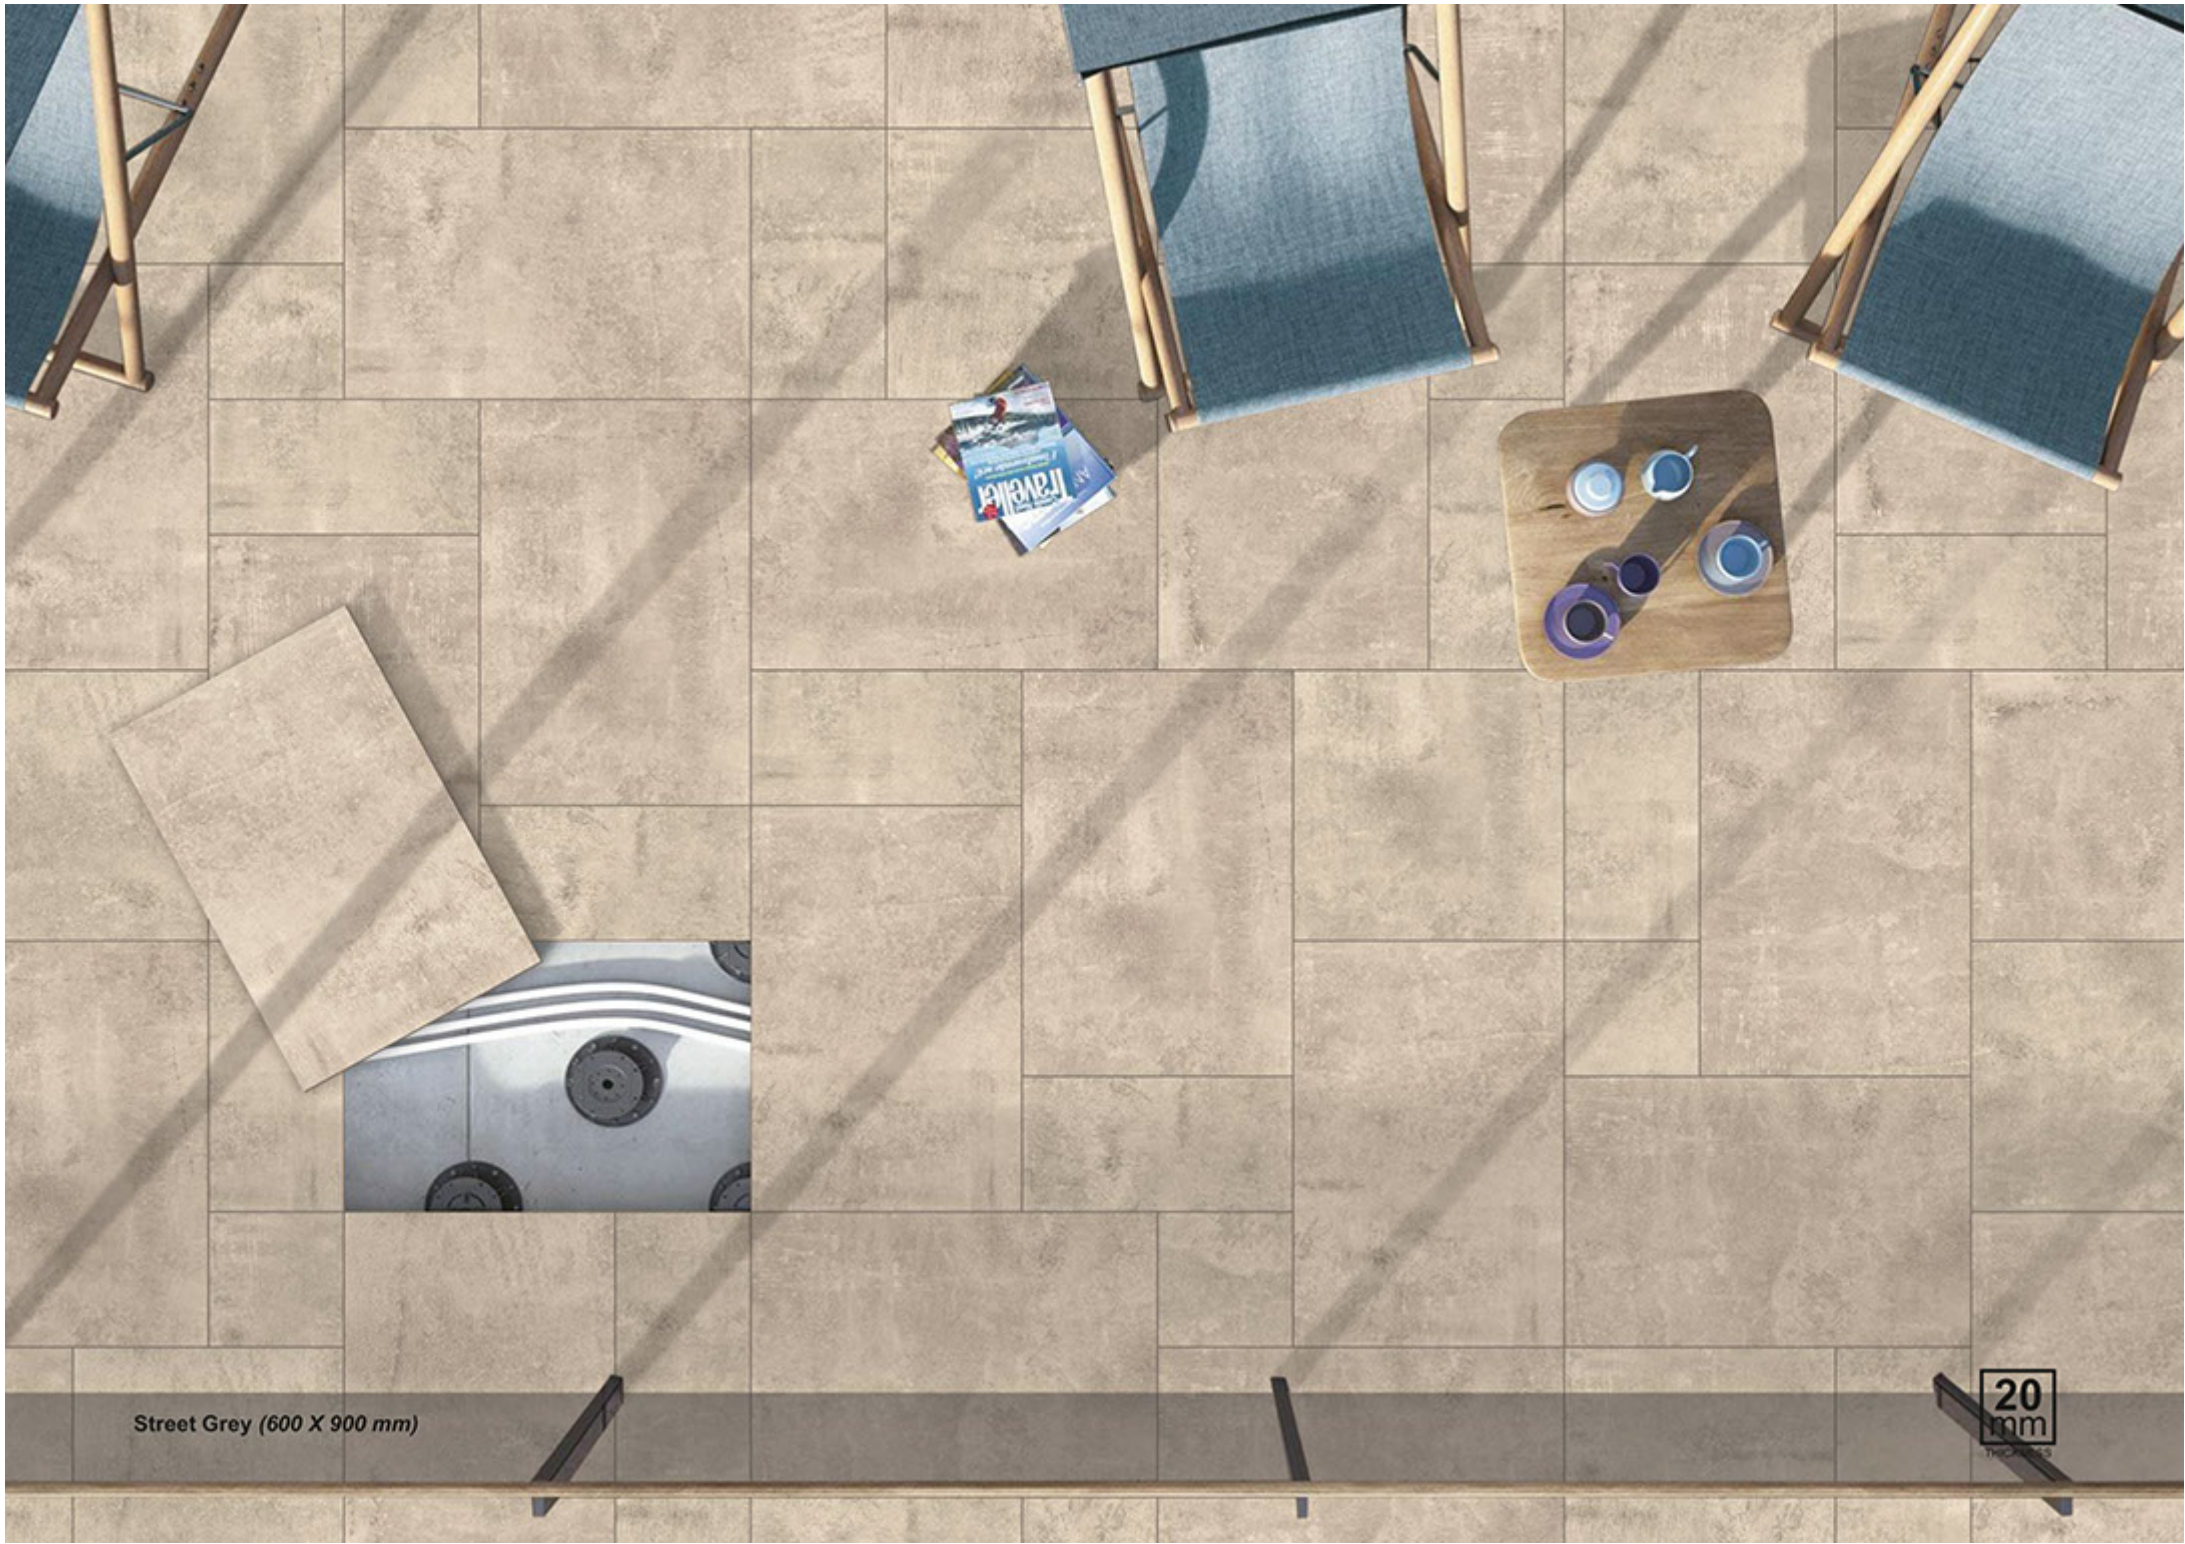

Rexstone Beige (600 X 600 mm)

20
mm
THICKNESS

Street Grey

600 x 900 mm

600 x 600 mm

Street Grey (600 X 600 mm)

Premium 20mm Porcelian Paver

Street Grey (600 X 900 mm)

20
mm

Street Beige

600 x 900 mm

600 x 600 mm

Street Beige (600 X 600 mm)

Premium 20mm Porcelian Paver

Street Beige (600 X 600 mm)

20
mm