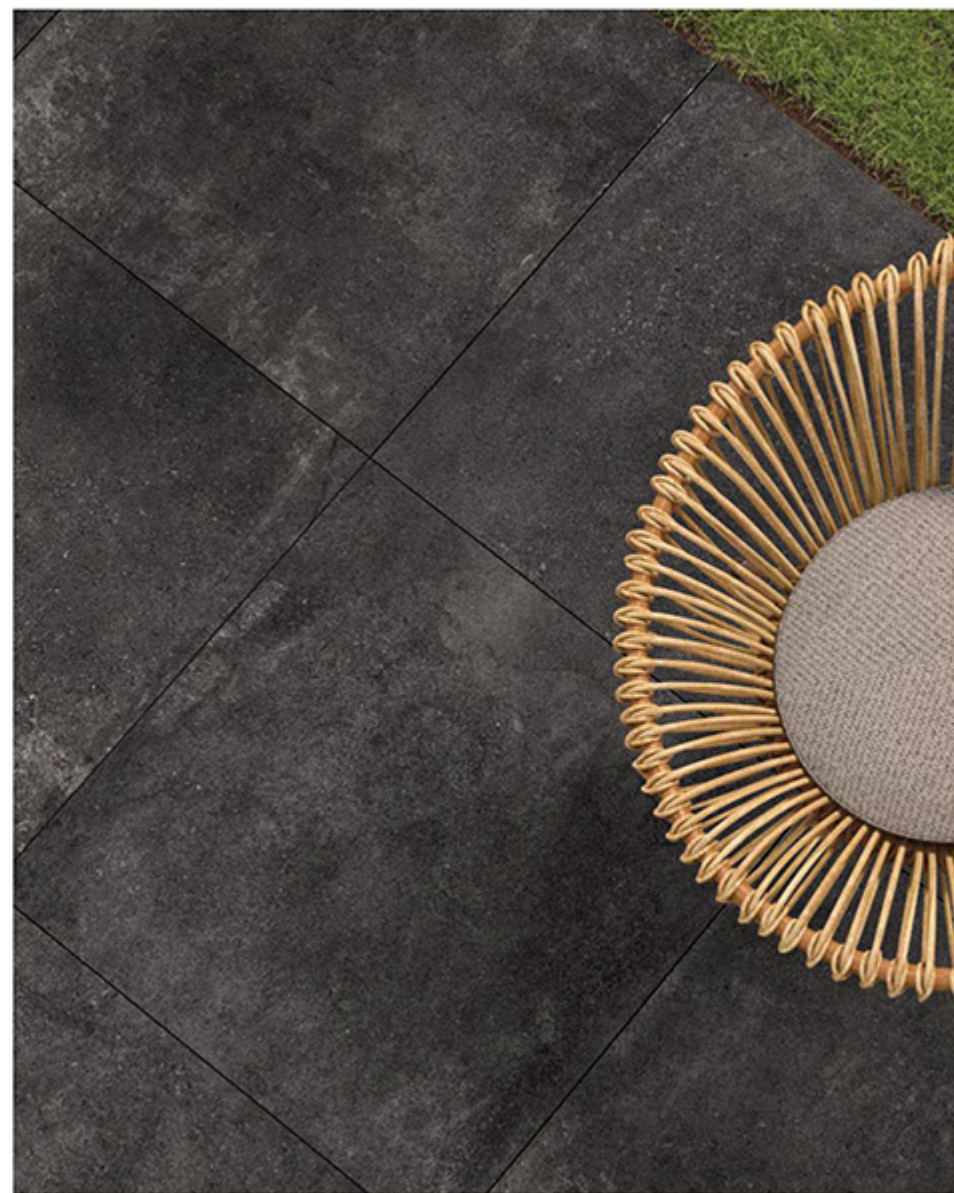

Rexstone Black (600 X 600 mm)

Premium 20mm Porcelain Paver